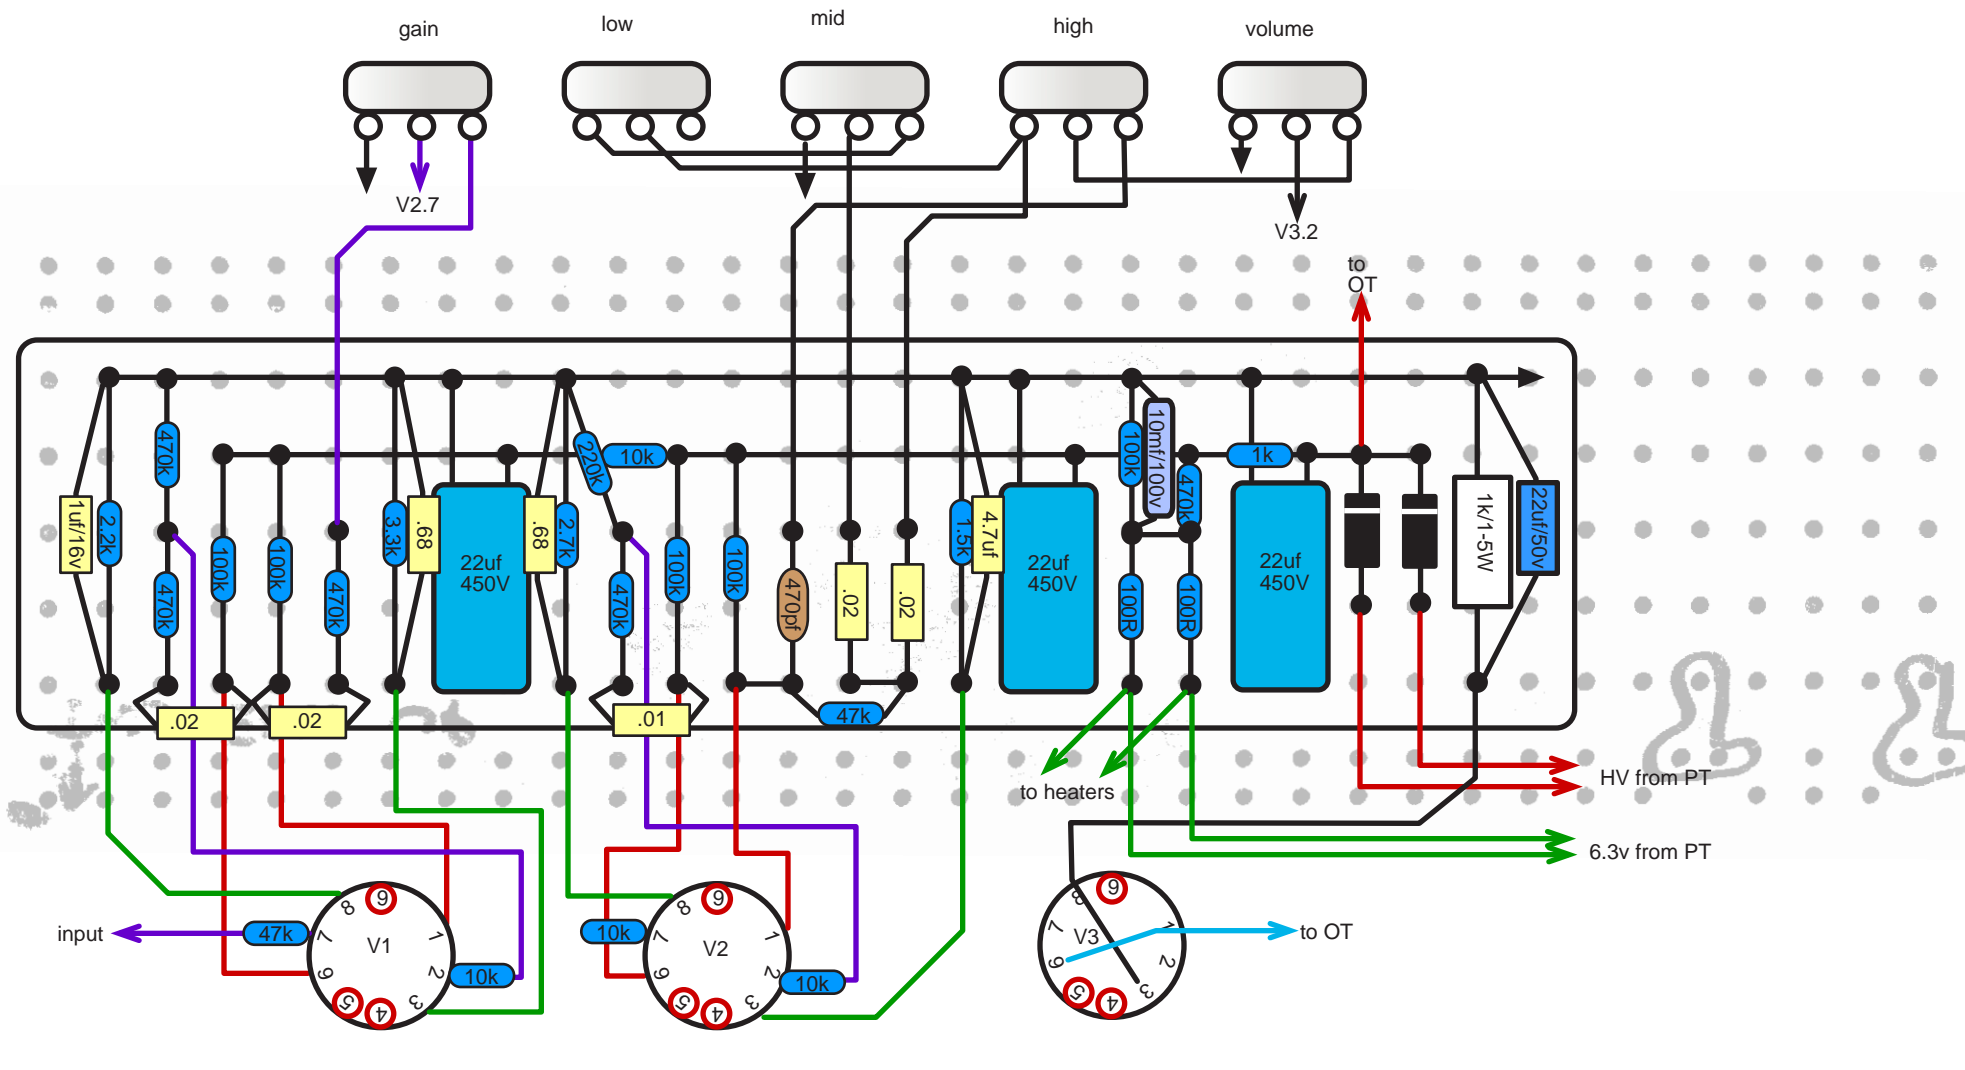

# HEAVYwatter

v4.0  
3-4-09  
by Ace Pepper

V1 & 2 - 12AX7  
V3 - 12AU7, AT7, or BH7

# HEAVYwatter v4.0

by Ace Pepper  
1-28-10

V 1 & 2 - 12AX7  
V3 - 12AU7, 12AT7, 12BH7