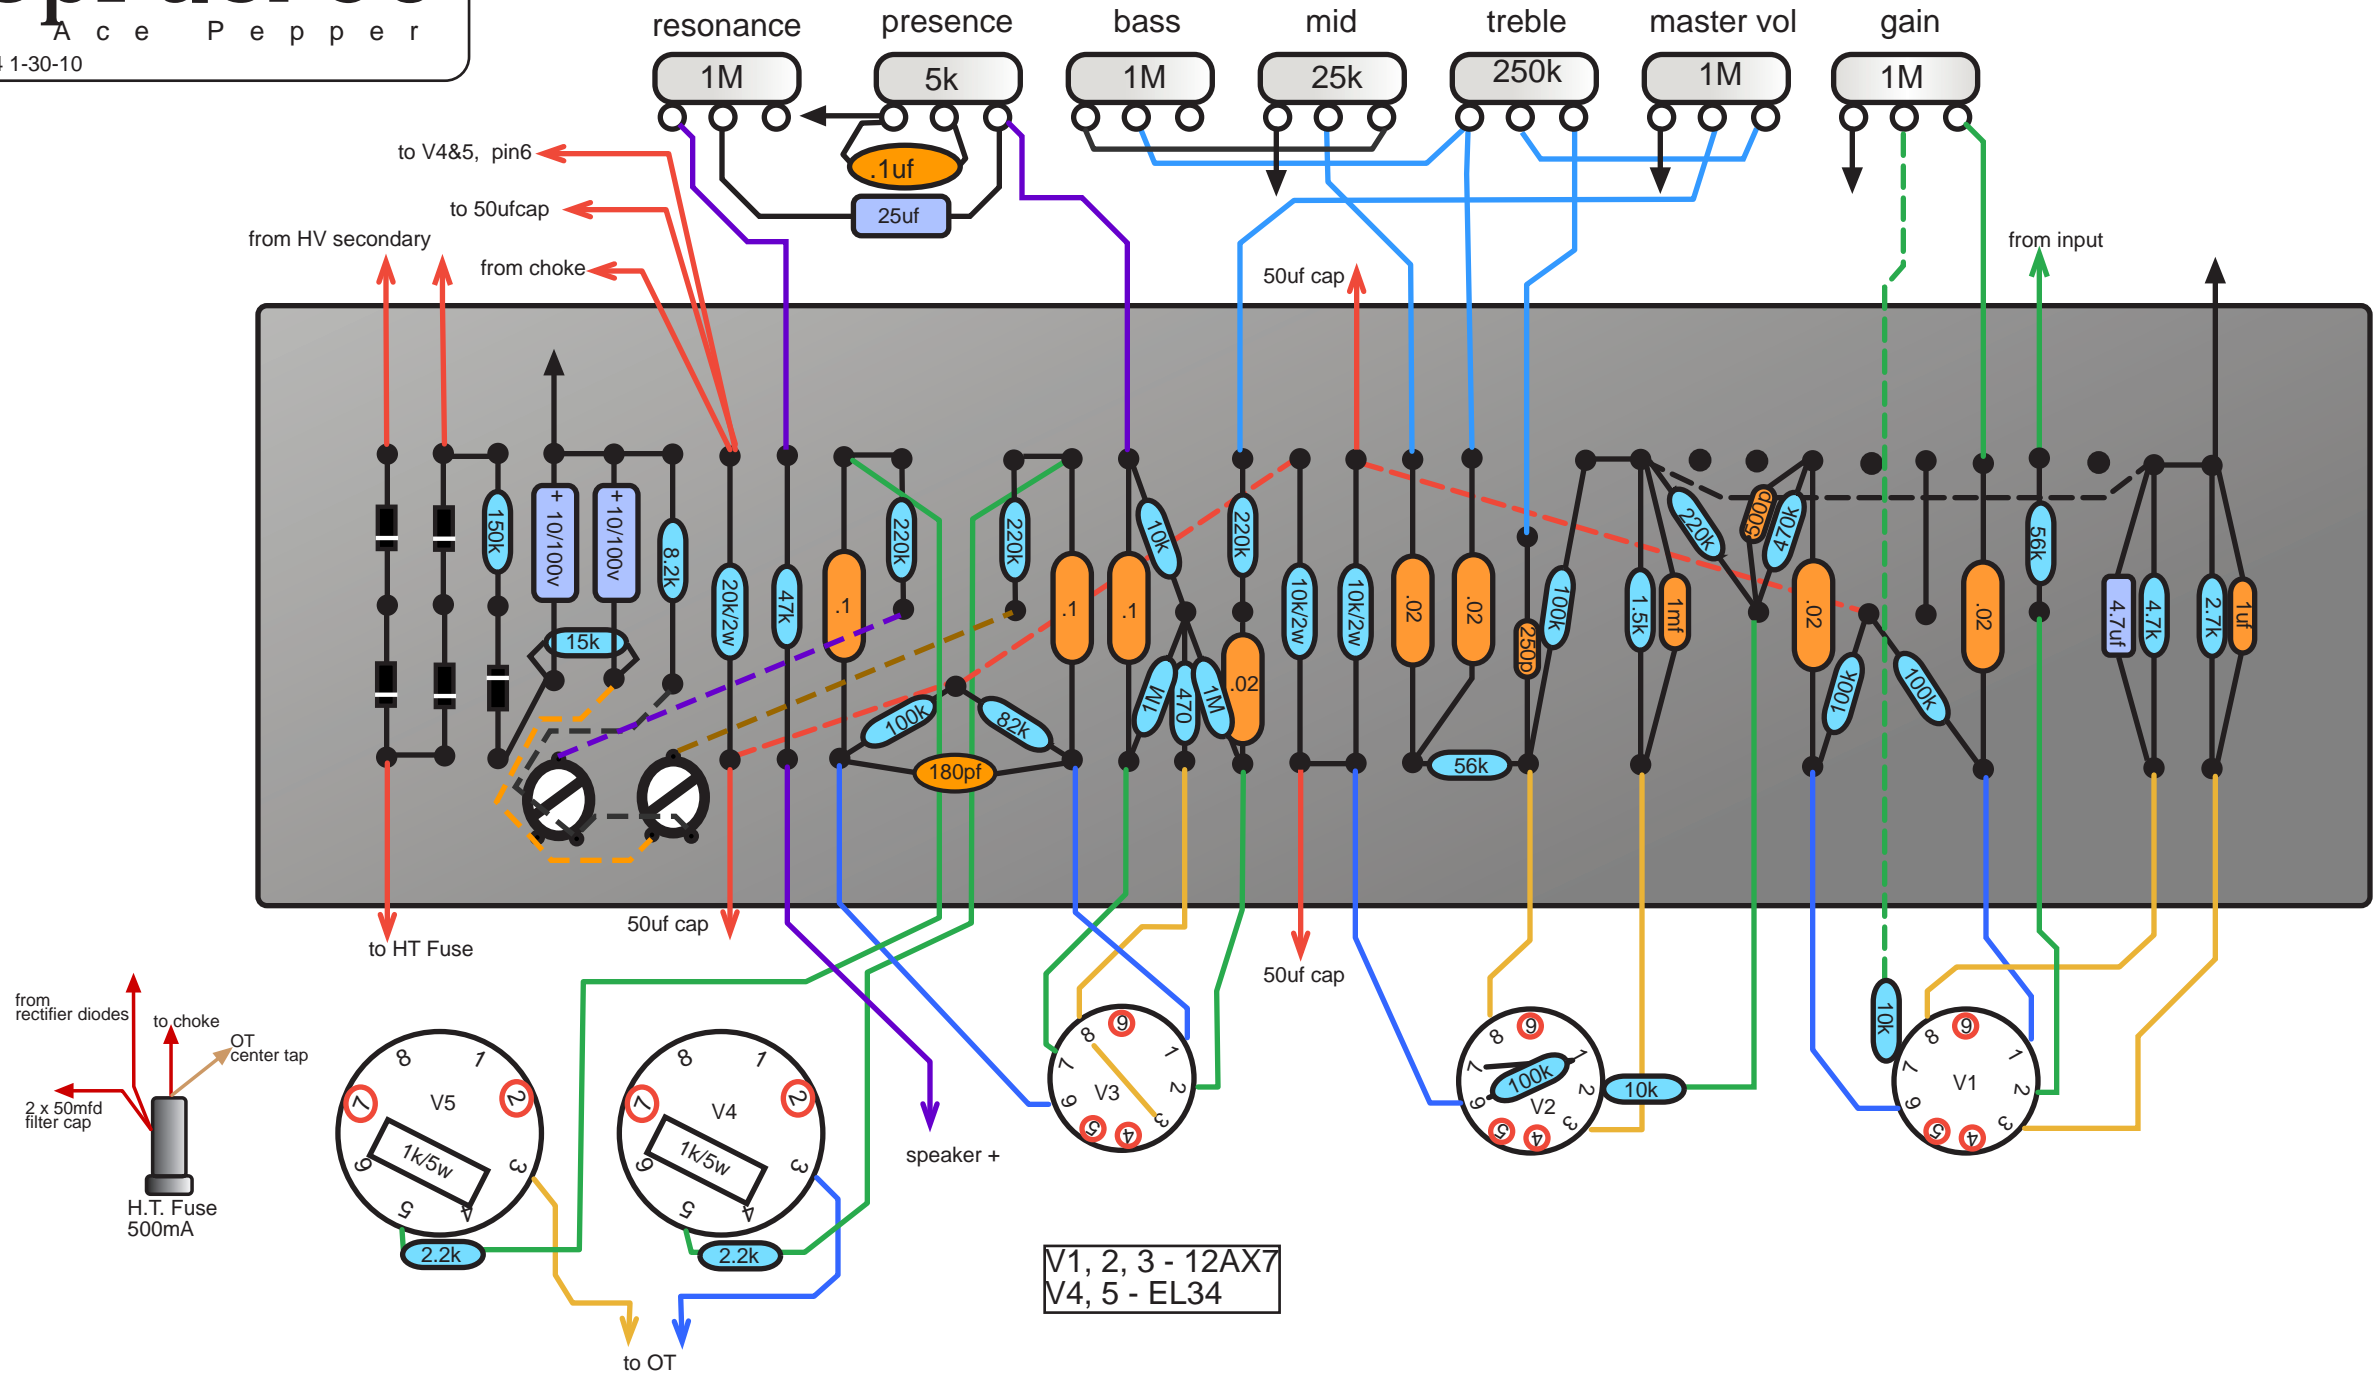

# TopFuel 50

by Ace Pepper

V1.4 1-30-10

V1, 2, 3 - 12AX7  
V4, 5 - EL34